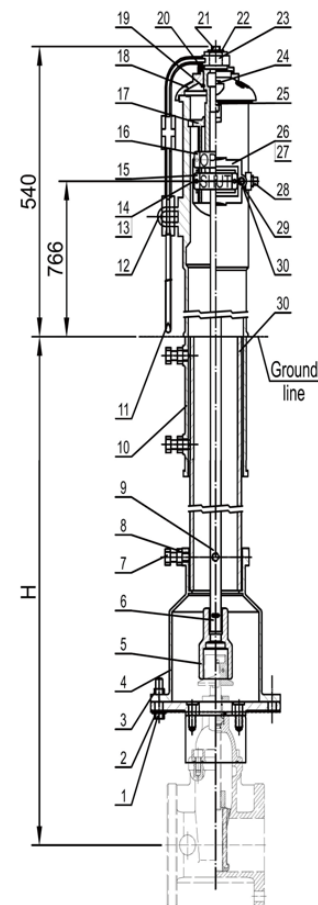

### Material Specifications

PART	SPECIFICATION	PART	SPECIFICATION
1. Wrench	ASTM A536	13. Slotted Countersunk Flat Head Screw	ASTM A105
2. Cotter Pin	ASTM A105	14. Hand Wheel	ASTM A536
3. Operating Bar	ASTM A105	15. Hexagon Bolt	ASTM A105
4. Barrel	ASTM A536	16. Big Washer	ASTM A105
5. Special U-Bolt	ASTM A105	17. Operating Cap	ASTM C61400
6. Slotted Pan Head Screw	ASTM A105	18. T Bolt	ASTM A105
7. Hexagon Nut	ASTM A105	19. Square Nut	ASTM A105
8. Target Plate (SHUT)	ZL101	20. Cover Board	PMMA
9. Target Plate (OPEN)	ZL101	21. Gasket	Silicon Rubber
10. Loading Bogie	ASTM A126B	22. Plug	KT30-16
11. Bonnet	ASTM A536	23. Hexagon Head Screw	ASTM A276
12. Circlip	65Mn	24. Washer	ASTM A105

## 701S – Adjustable Upright Post

### Material Specifications

PART	SPECIFICATION	PART	SPECIFICATION
1. Hexagon Bolt	ASTM A105	16. Target Plate (OPEN)	ZL101
2. Washer	ASTM A105	18. Bonnet	ASTM A536
3. Hexagon Nut	ASTM A105	19. Circlip	65Mn
4. Seat	ASTM A536	20. Slotted Countersunk Flat Head Screw	ASTM A105
5. Wrench Socket	ASTM A536	21. Hexagon Bolt	ASTM A105
6. Cotter Pin	ASTM A105	22. Big Washer	ASTM A105
7. Hexagon Bolt	ASTM A105	23. Operating Nut	ASTM C61400
8. Hexagon Nut	ASTM A105	24. T Bolt	ASTM A105
9. Operating Bar	ASTM A105	25. Square Nut	ASTM A105
10. Barrel	ASTM A536	26. Cover Board	PMMA
11. Wrench	ASTM A536	27. Gasket	Silicon Rubber
12. Special U-Bolt	ASTM A105	28. Plug	KT30-16
13. Slotted Pan Head Screw	ASTM A105	29. Hexagon Head Screw	ASTM A276
14. Hexagon Nut	ASTM A105	30. Washer	ASTM A105
15. Target Plate (SHUT)	ZL101	31. Stand Pipe	ASTM A536
17. Loading Bogie	ASTM A126B		

### Bury Depth Dimensions

Valve Size		Min. Bury Depth: H(mm)			Max. Bury Depth: H(mm)		
In.	mm	701S-1A	701S-2A	701S-3A	701S-1A	701S-2A	701S-3A
4	DN100	839	1296	1499	1321	1778	2236
6	DN150	1016	1474	1931	1499	1956	3413
8	DN200	1093	1550	2007	1575	2032	2490
10	DN250	1220	1677	3134	1702	2159	2617
12	DN300	1321	1778	2236	1804	2261	2718