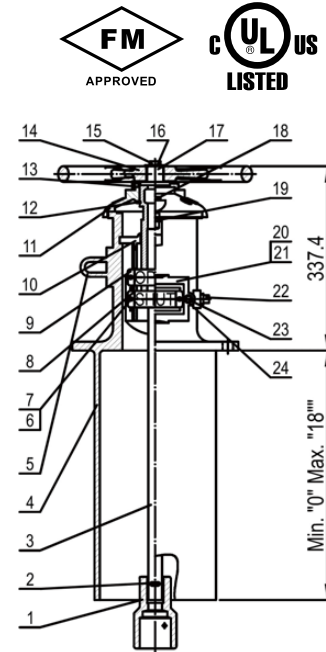

### Material Specifications

PART	SPECIFICATION	PART	SPECIFICATION
1. Wrench	ASTM A536	13. Slotted Countersunk Flat Head Screw	ASTM A105
2. Cotter Pin	ASTM A105	14. Hand Wheel	ASTM A536
3. Operating Bar	ASTM A105	15. Hexagon Bolt	ASTM A105
4. Barrel	ASTM A536	16. Big Washer	ASTM A105
5. Special U-Bolt	ASTM A105	17. Operating Cap	ASTM C61400
6. Slotted Pan Head Screw	ASTM A105	18. T Bolt	ASTM A105
7. Hexagon Nut	ASTM A105	19. Square Nut	ASTM A105
8. Target Plate (SHUT)	ZL101	20. Cover Board	PMMA
9. Target Plate (OPEN)	ZL101	21. Gasket	Silicon Rubber
10. Loading Bogie	ASTM A126B	22. Plug	KT30-16
11. Bonnet	ASTM A536	23. Hexagon Head Screw	ASTM A276
12. Circlip	65Mn	24. Washer	ASTM A105

## 701S – Adjustable Upright Post

### Material Specifications

PART	SPECIFICATION	PART	SPECIFICATION
1. Hexagon Bolt	ASTM A105	16. Target Plate (OPEN)	ZL101
2. Washer	ASTM A105	18. Bonnet	ASTM A536
3. Hexagon Nut	ASTM A105	19. Circlip	65Mn
4. Seat	ASTM A536	20. Slotted Countersunk Flat Head Screw	ASTM A105
5. Wrench Socket	ASTM A536	21. Hexagon Bolt	ASTM A105
6. Cotter Pin	ASTM A105	22. Big Washer	ASTM A105
7. Hexagon Bolt	ASTM A105	23. Operating Nut	ASTM C61400
8. Hexagon Nut	ASTM A105	24. T Bolt	ASTM A105
9. Operating Bar	ASTM A105	25. Square Nut	ASTM A105
10. Barrel	ASTM A536	26. Cover Board	PMMA
11. Wrench	ASTM A536	27. Gasket	Silicon Rubber
12. Special U-Bolt	ASTM A105	28. Plug	KT30-16
13. Slotted Pan Head Screw	ASTM A105	29. Hexagon Head Screw	ASTM A276
14. Hexagon Nut	ASTM A105	30. Washer	ASTM A105
15. Target Plate (SHUT)	ZL101	31. Stand Pipe	ASTM A536
17. Loading Bogie	ASTM A126B		

### Bury Depth Dimensions

Valve Size		Min. Bury Depth: H(mm)			Max. Bury Depth: H(mm)		
In.	mm	701S-1A	701S-2A	701S-3A	701S-1A	701S-2A	701S-3A
4	DN100	839	1296	1499	1321	1778	2236
6	DN150	1016	1474	1931	1499	1956	3413
8	DN200	1093	1550	2007	1575	2032	2490
10	DN250	1220	1677	3134	1702	2159	2617
12	DN300	1321	1778	2236	1804	2261	2718